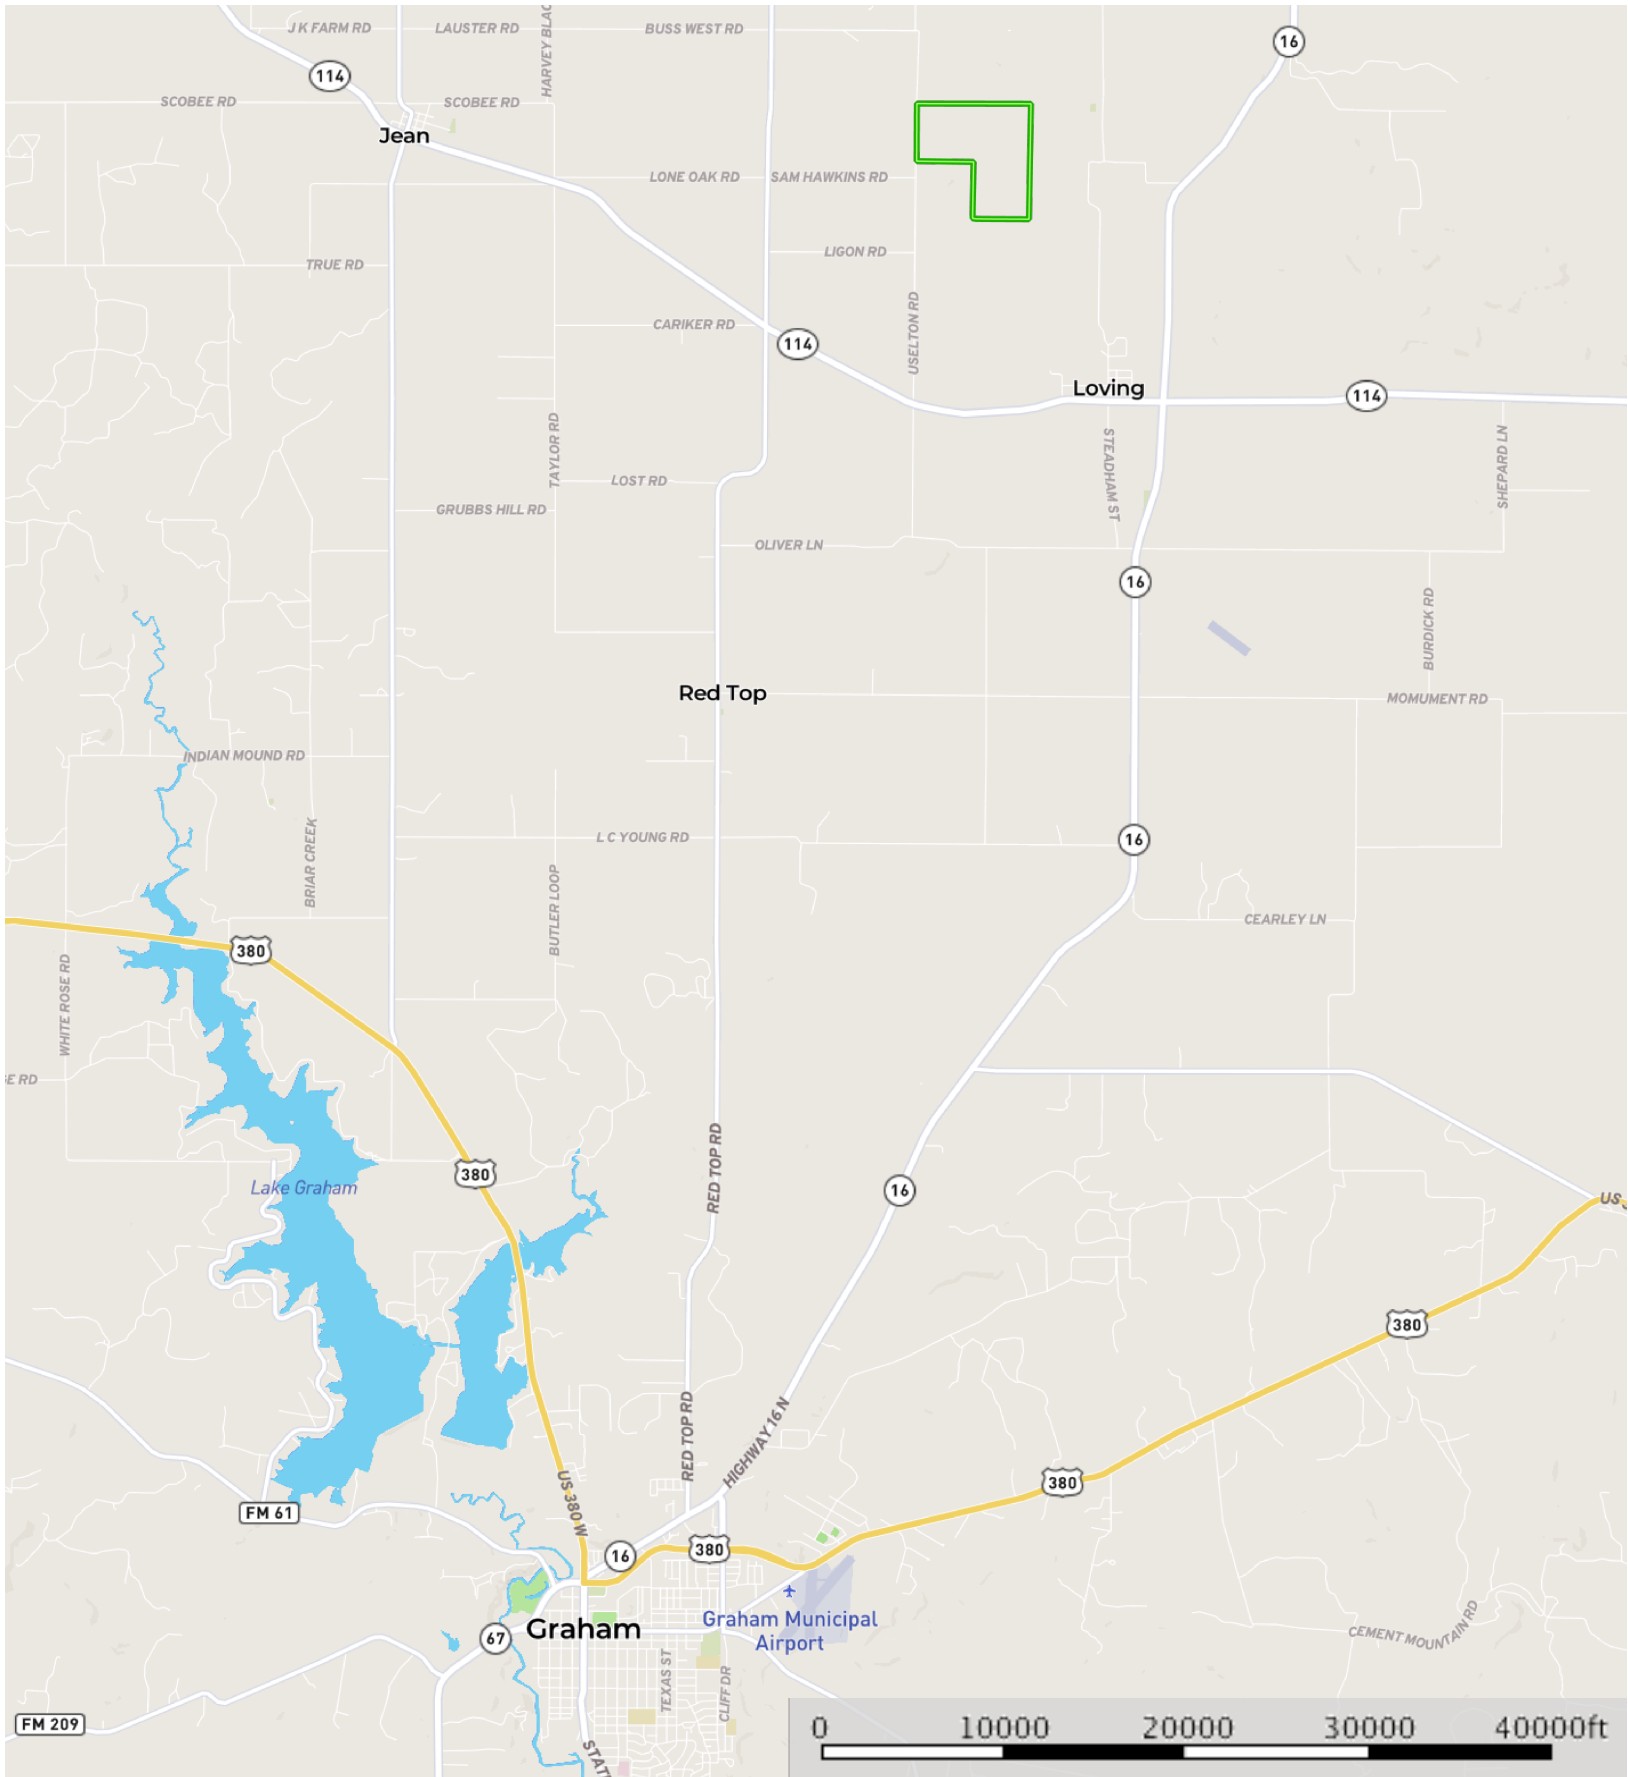

Boone Ranch

Young County, Texas, 480 AC +/-

 Boundary

Boone Ranch

Young County, Texas, 480 AC +/-

 Boundary