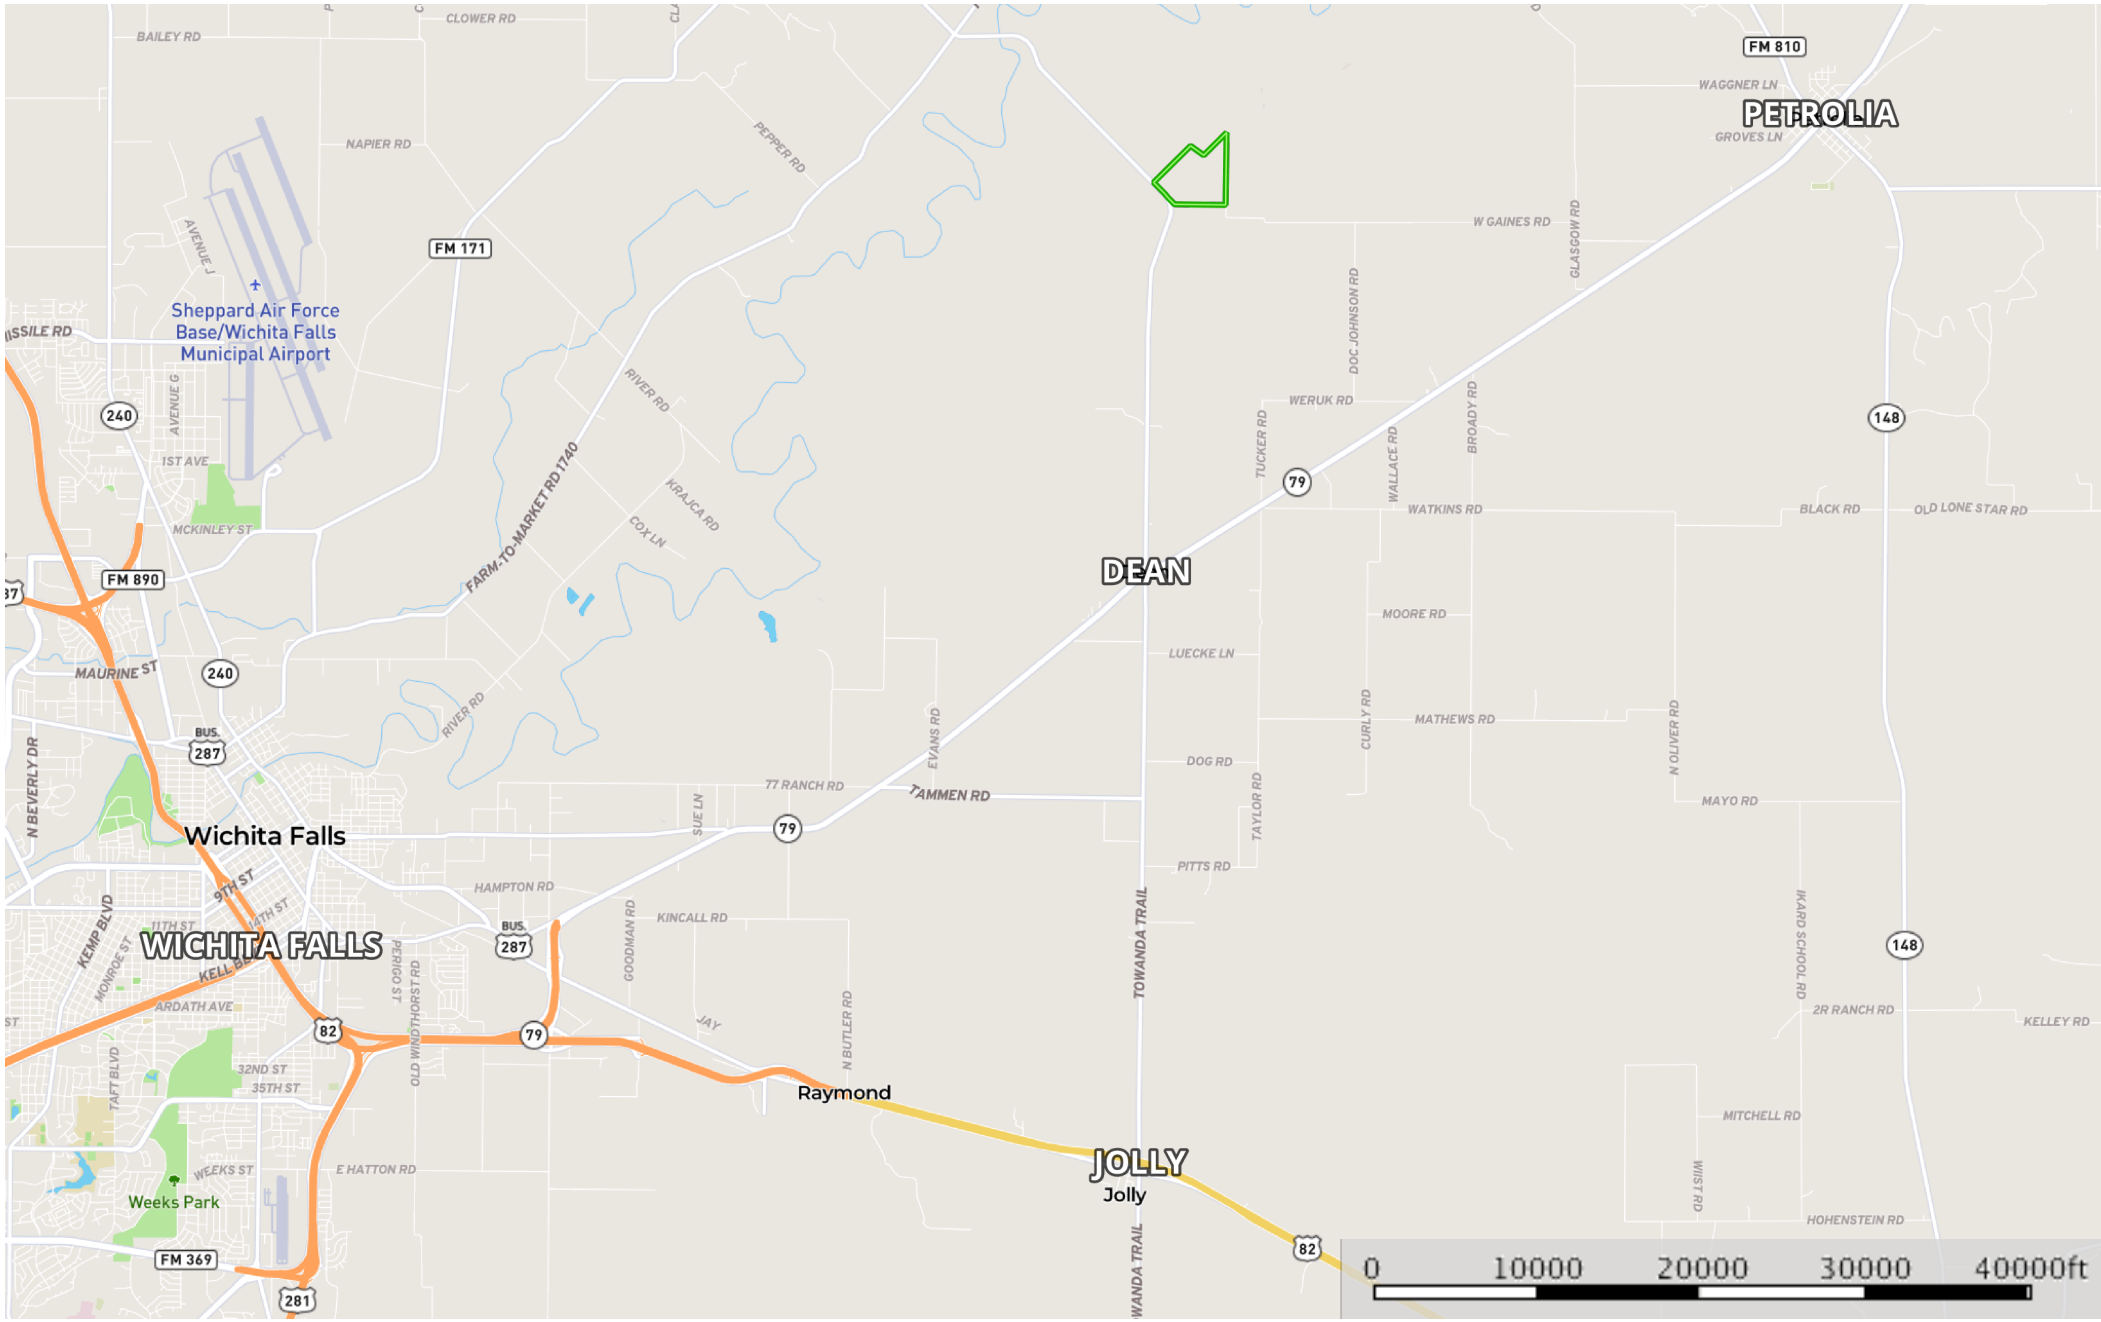

6T Hunting Ranch

Clay County, Texas, 199.01 AC +/-

 Boundary