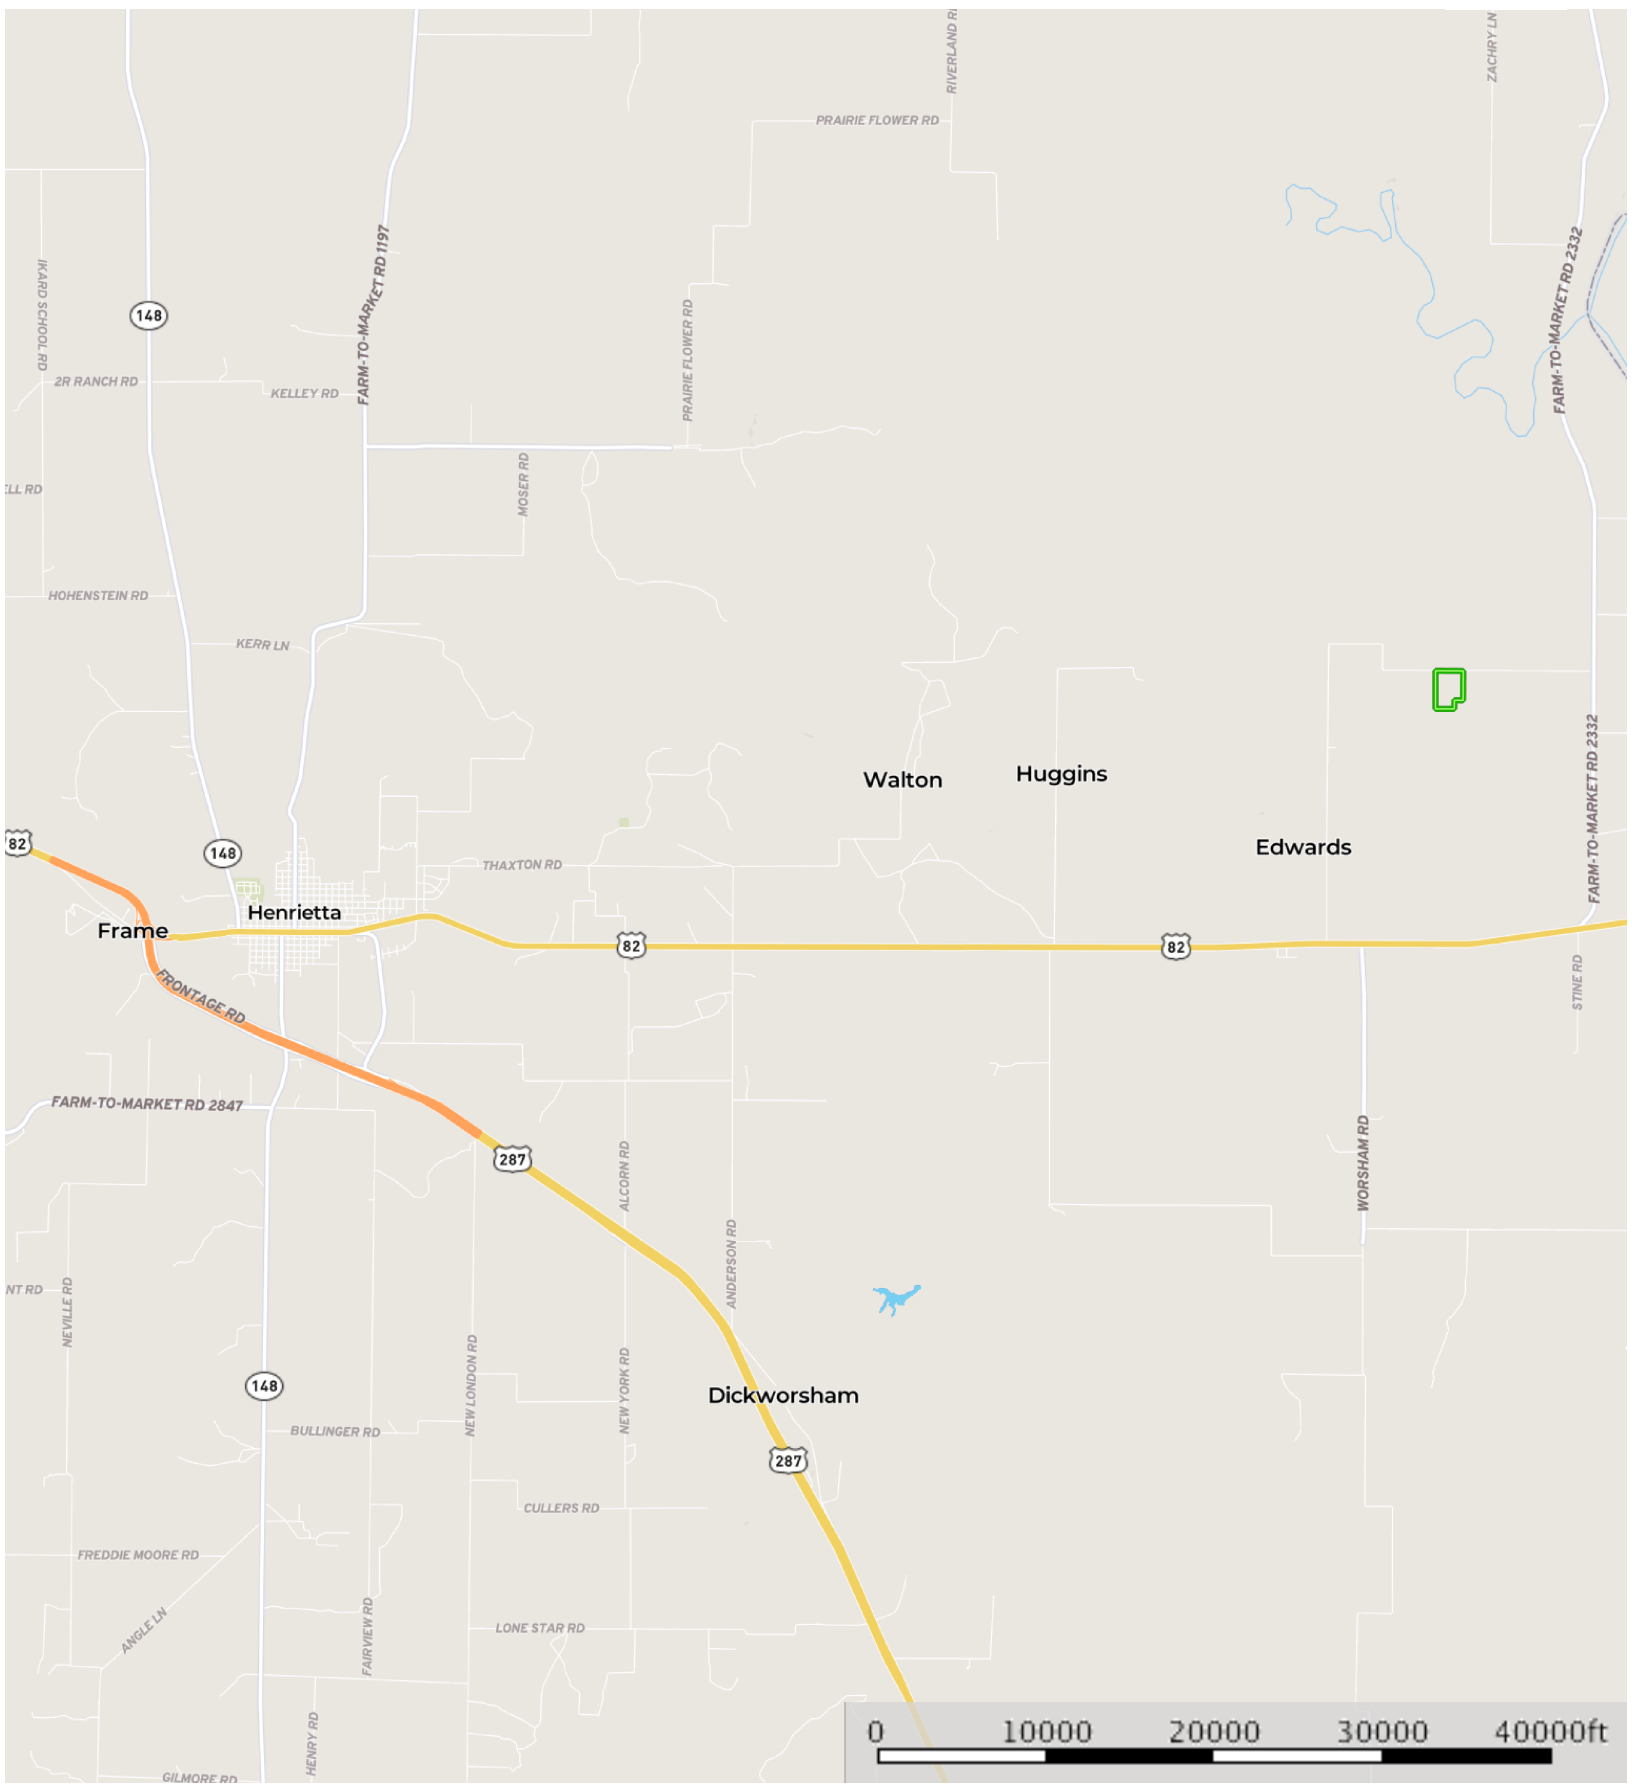

Lil Ass Acres

Clay County, Texas, 55.74 AC +/-

 Boundary