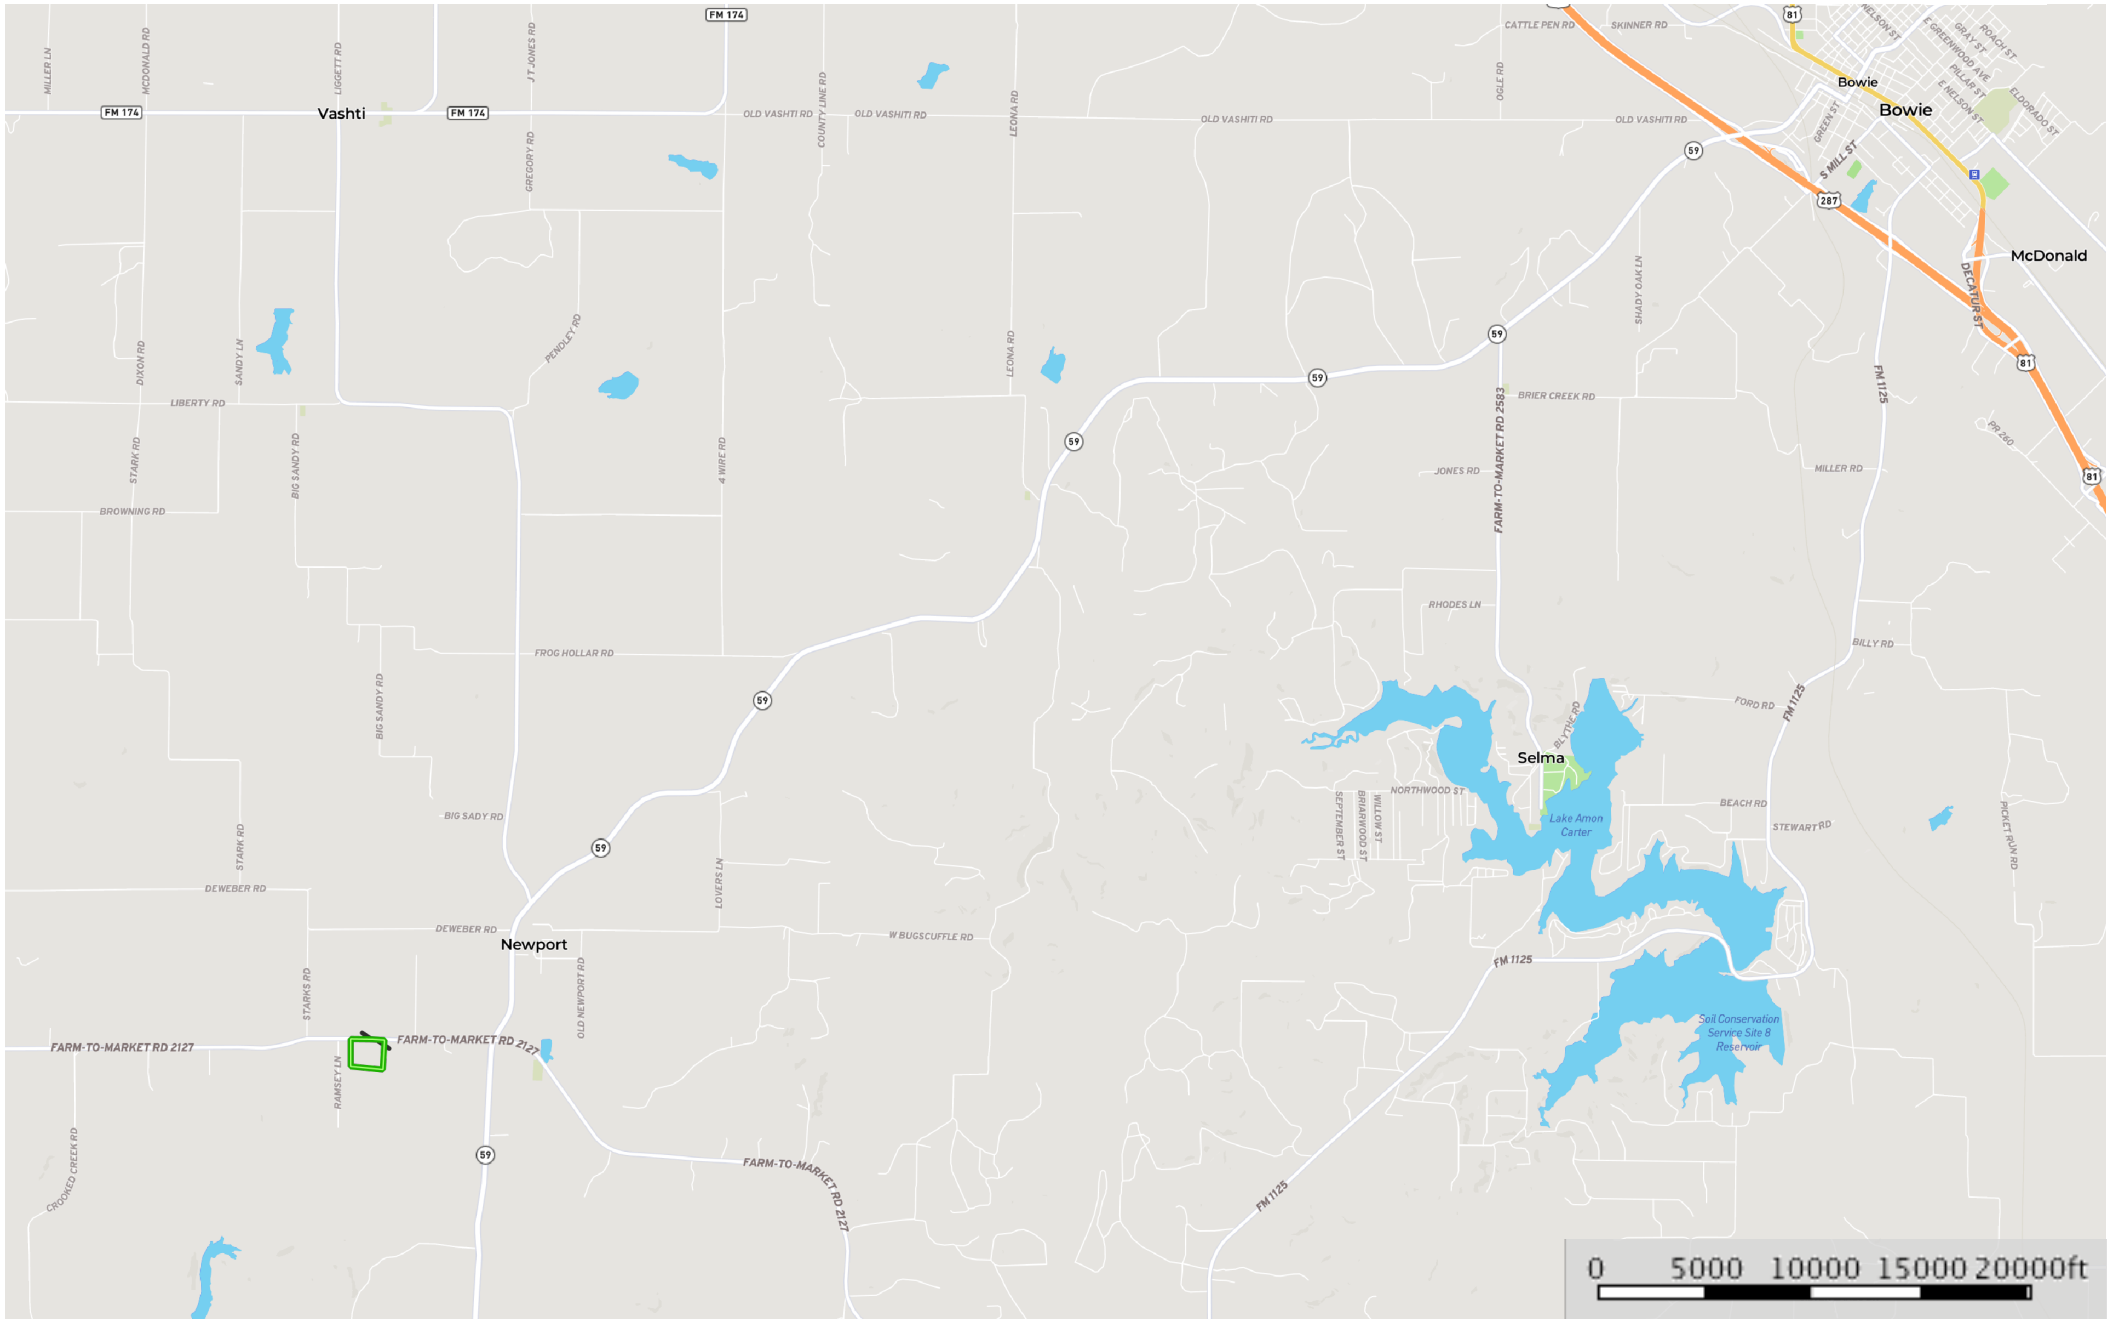

Covey Ranch

Jack County, Texas, 33 AC +/-

 Boundary

Covey Ranch

Jack County, Texas, 33 AC +/-

 Boundary