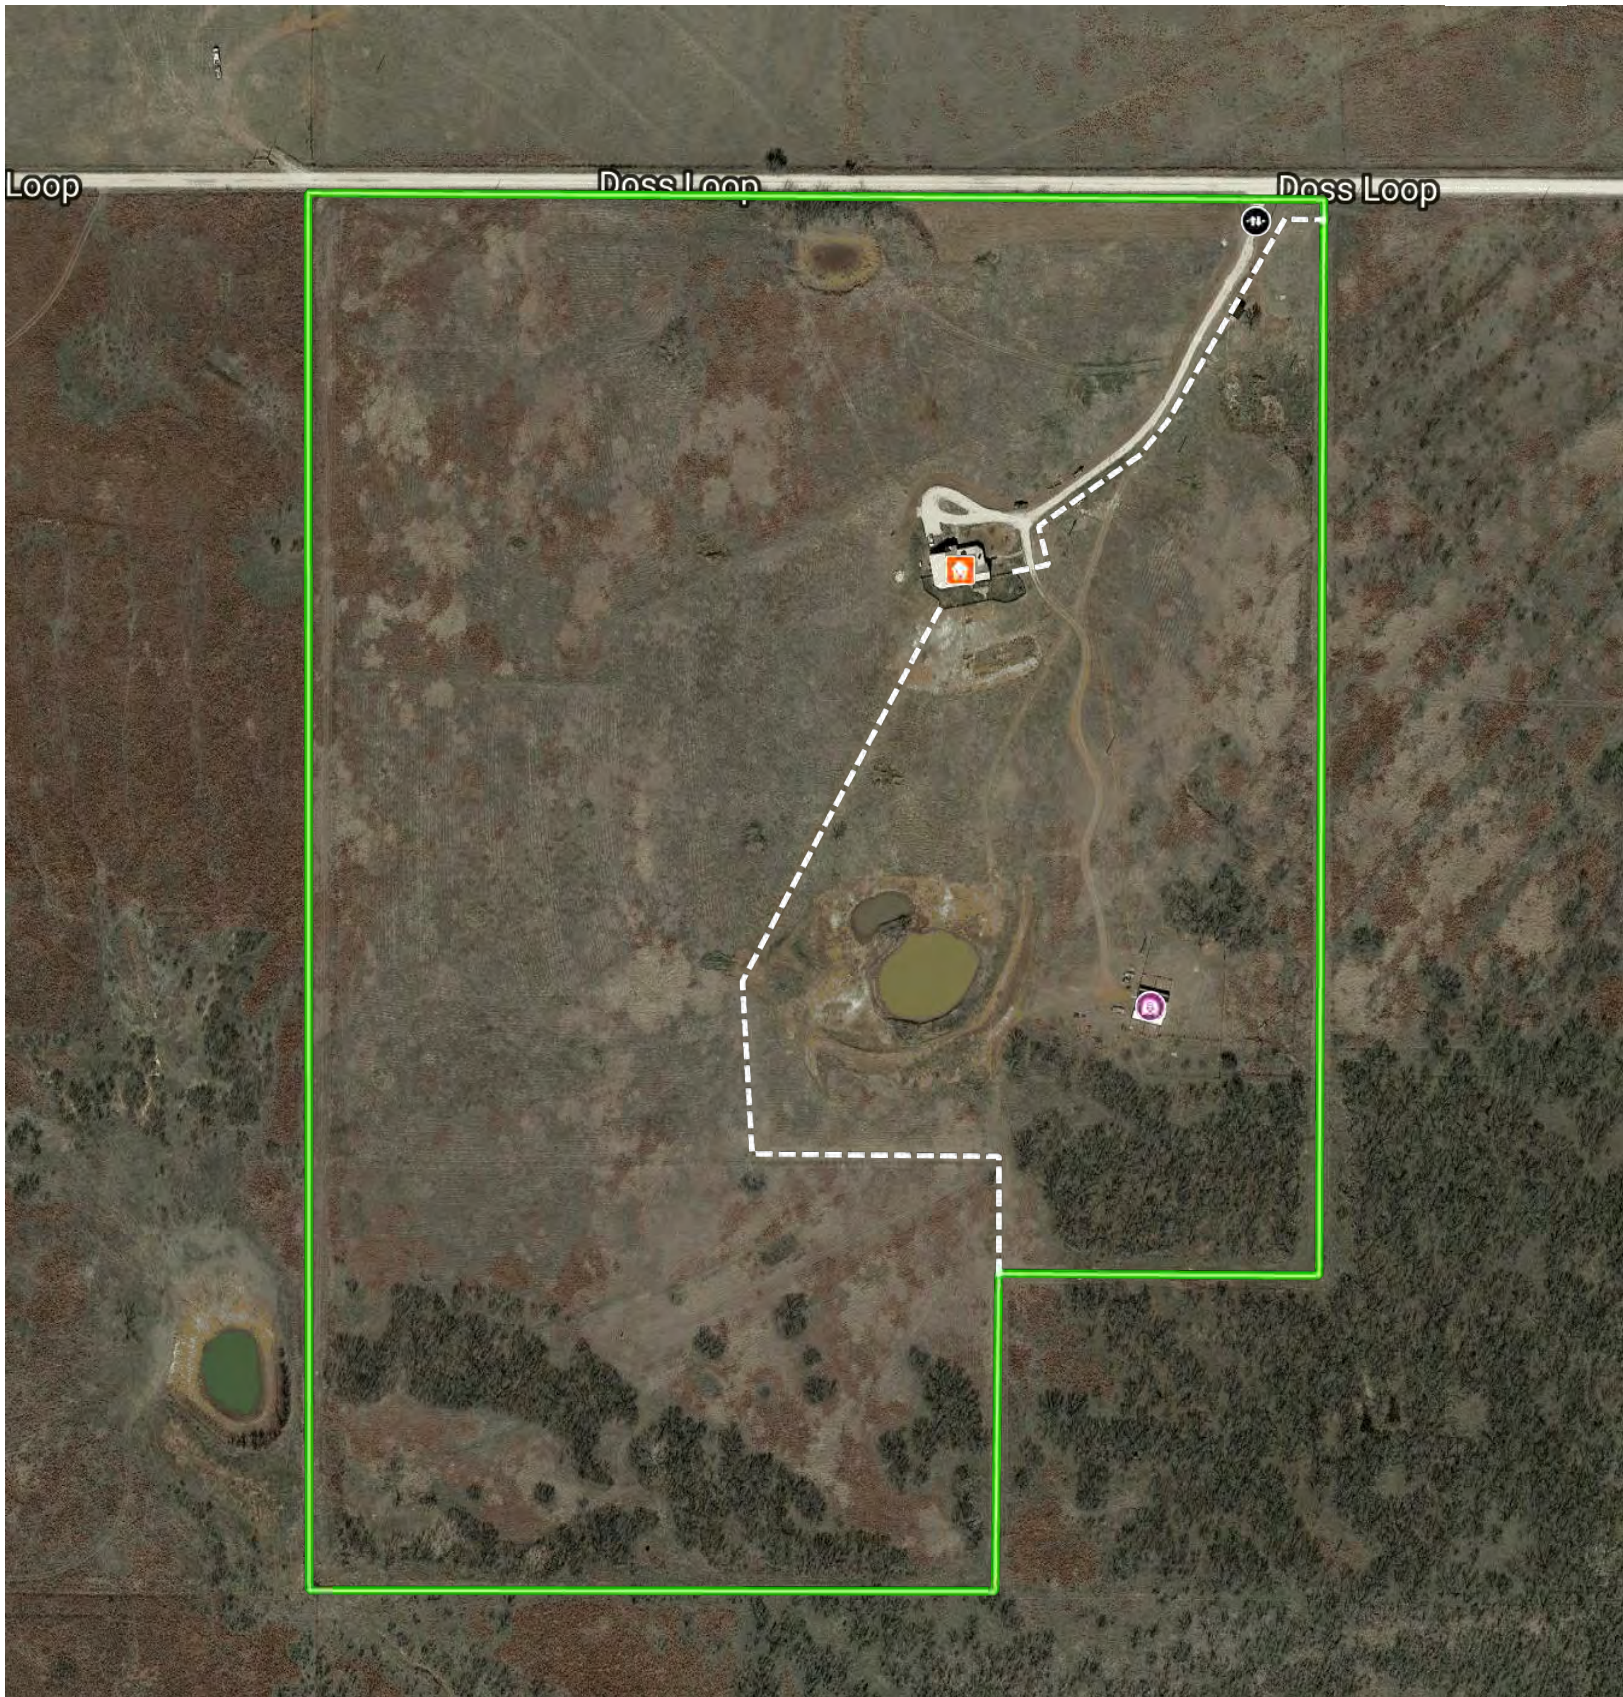

Lil Ass Acres
Clay County, Texas, 55.74 AC +/-

Google Map data ©2018 Google Imagery ©2018, DigitalGlobe, Texas Orthoimagery Program, USDA Farm Service Agency

- Gate
- Barn
- House
- Fence
- Boundary

Lil Ass Acres
Clay County, Texas, 55.74 AC +/-

 House  Boundary

Lil Ass Acres

Clay County, Texas, 55.74 AC +/-

 Boundary

Lil Ass Acres

Clay County, Texas, 55.74 AC +/-

 Boundary