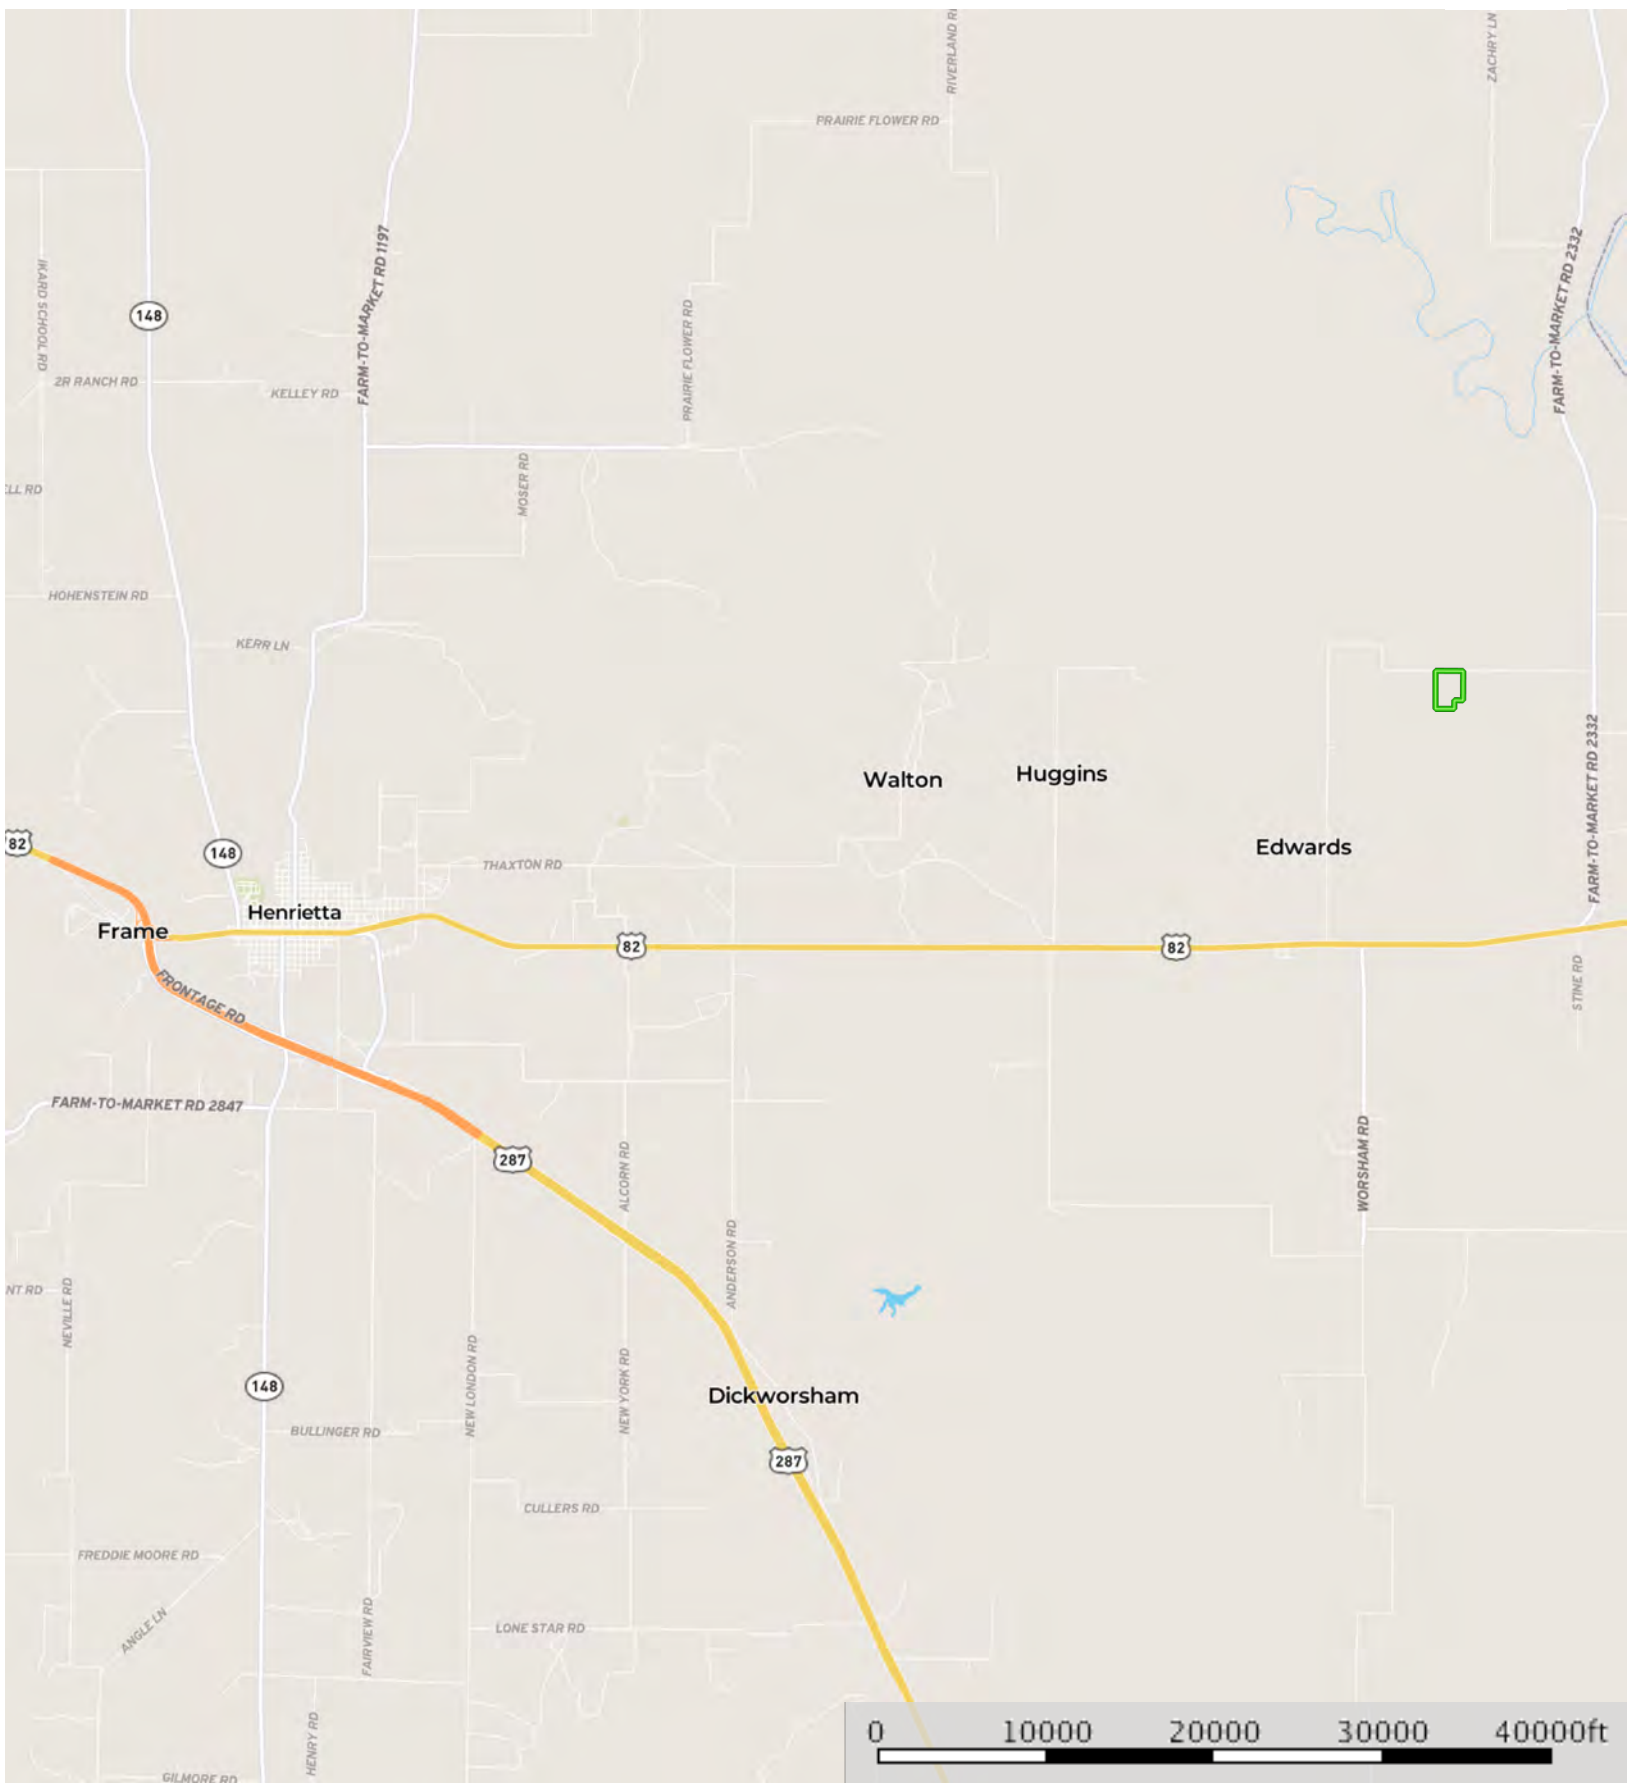

Lil Ass Acres
Clay County, Texas, 55.74 AC +/-

Google Map data ©2018 Google Imagery ©2018, DigitalGlobe, Texas Orthoimagery Program, USDA Farm Service Agency

- Gate
- Barn
- House
- Fence
- Boundary

Lil Ass Acres
Clay County, Texas, 55.74 AC +/-

 House  Boundary

Lil Ass Acres

Clay County, Texas, 55.74 AC +/-

 Boundary

Lil Ass Acres

Clay County, Texas, 55.74 AC +/-

 Boundary