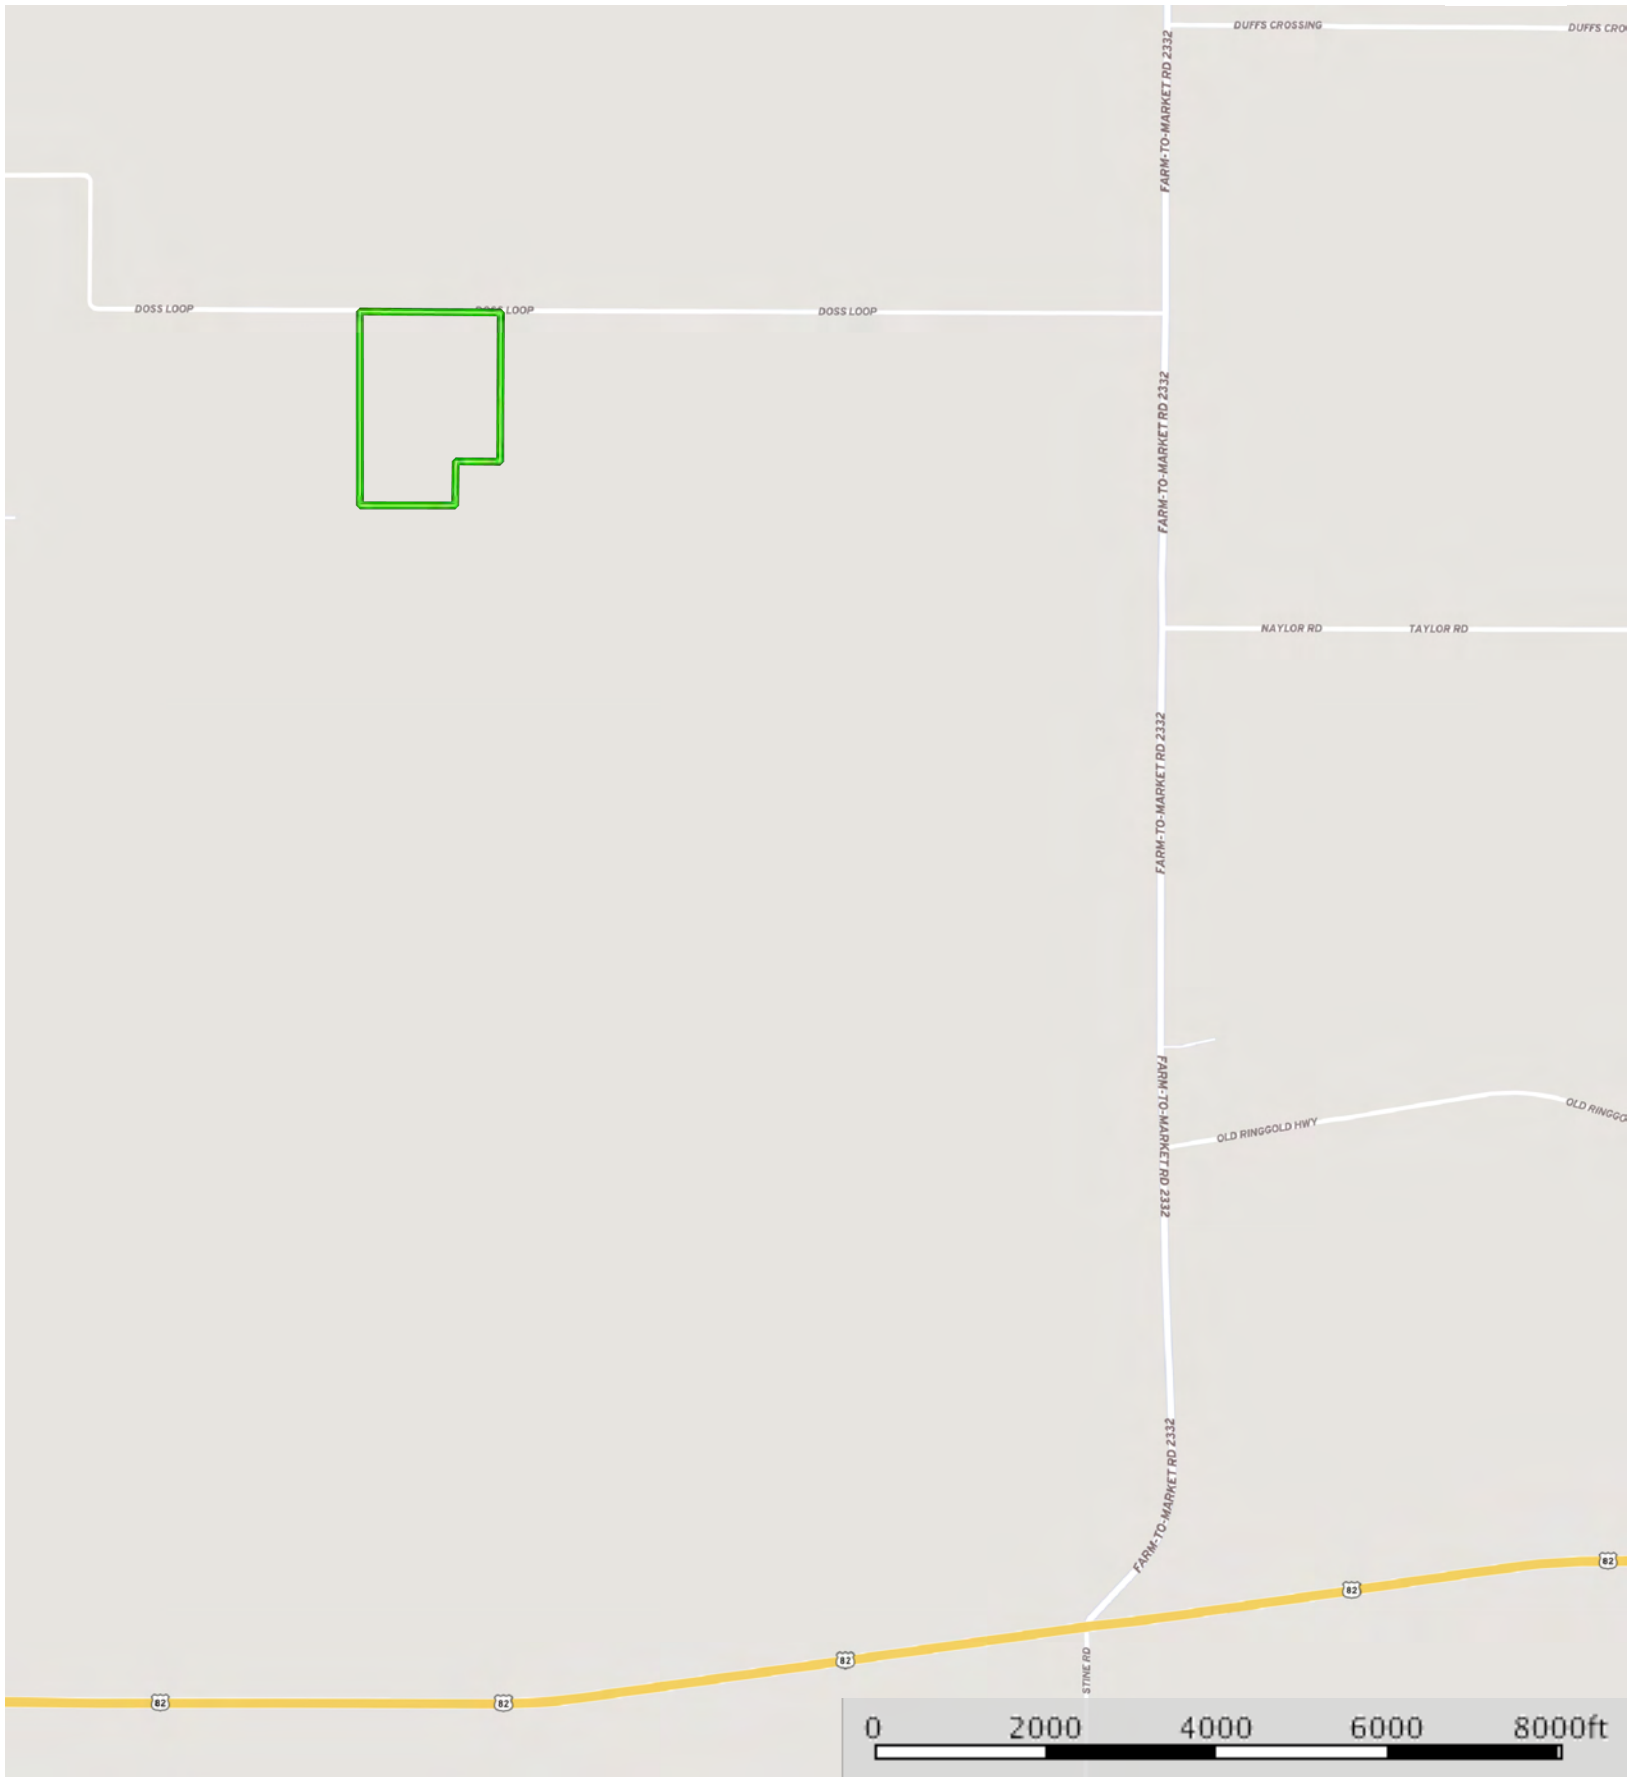

Lil Ass Acres
Clay County, Texas, 55.74 AC +/-

Google Map data ©2018 Google Imagery ©2018, DigitalGlobe, Texas Orthoimagery Program, USDA Farm Service Agency

- Gate
- Barn
- House
- Fence
- Boundary

Lil Ass Acres
Clay County, Texas, 55.74 AC +/-

 House  Boundary

Lil Ass Acres

Clay County, Texas, 55.74 AC +/-

 Boundary

Lil Ass Acres

Clay County, Texas, 55.74 AC +/-

 Boundary