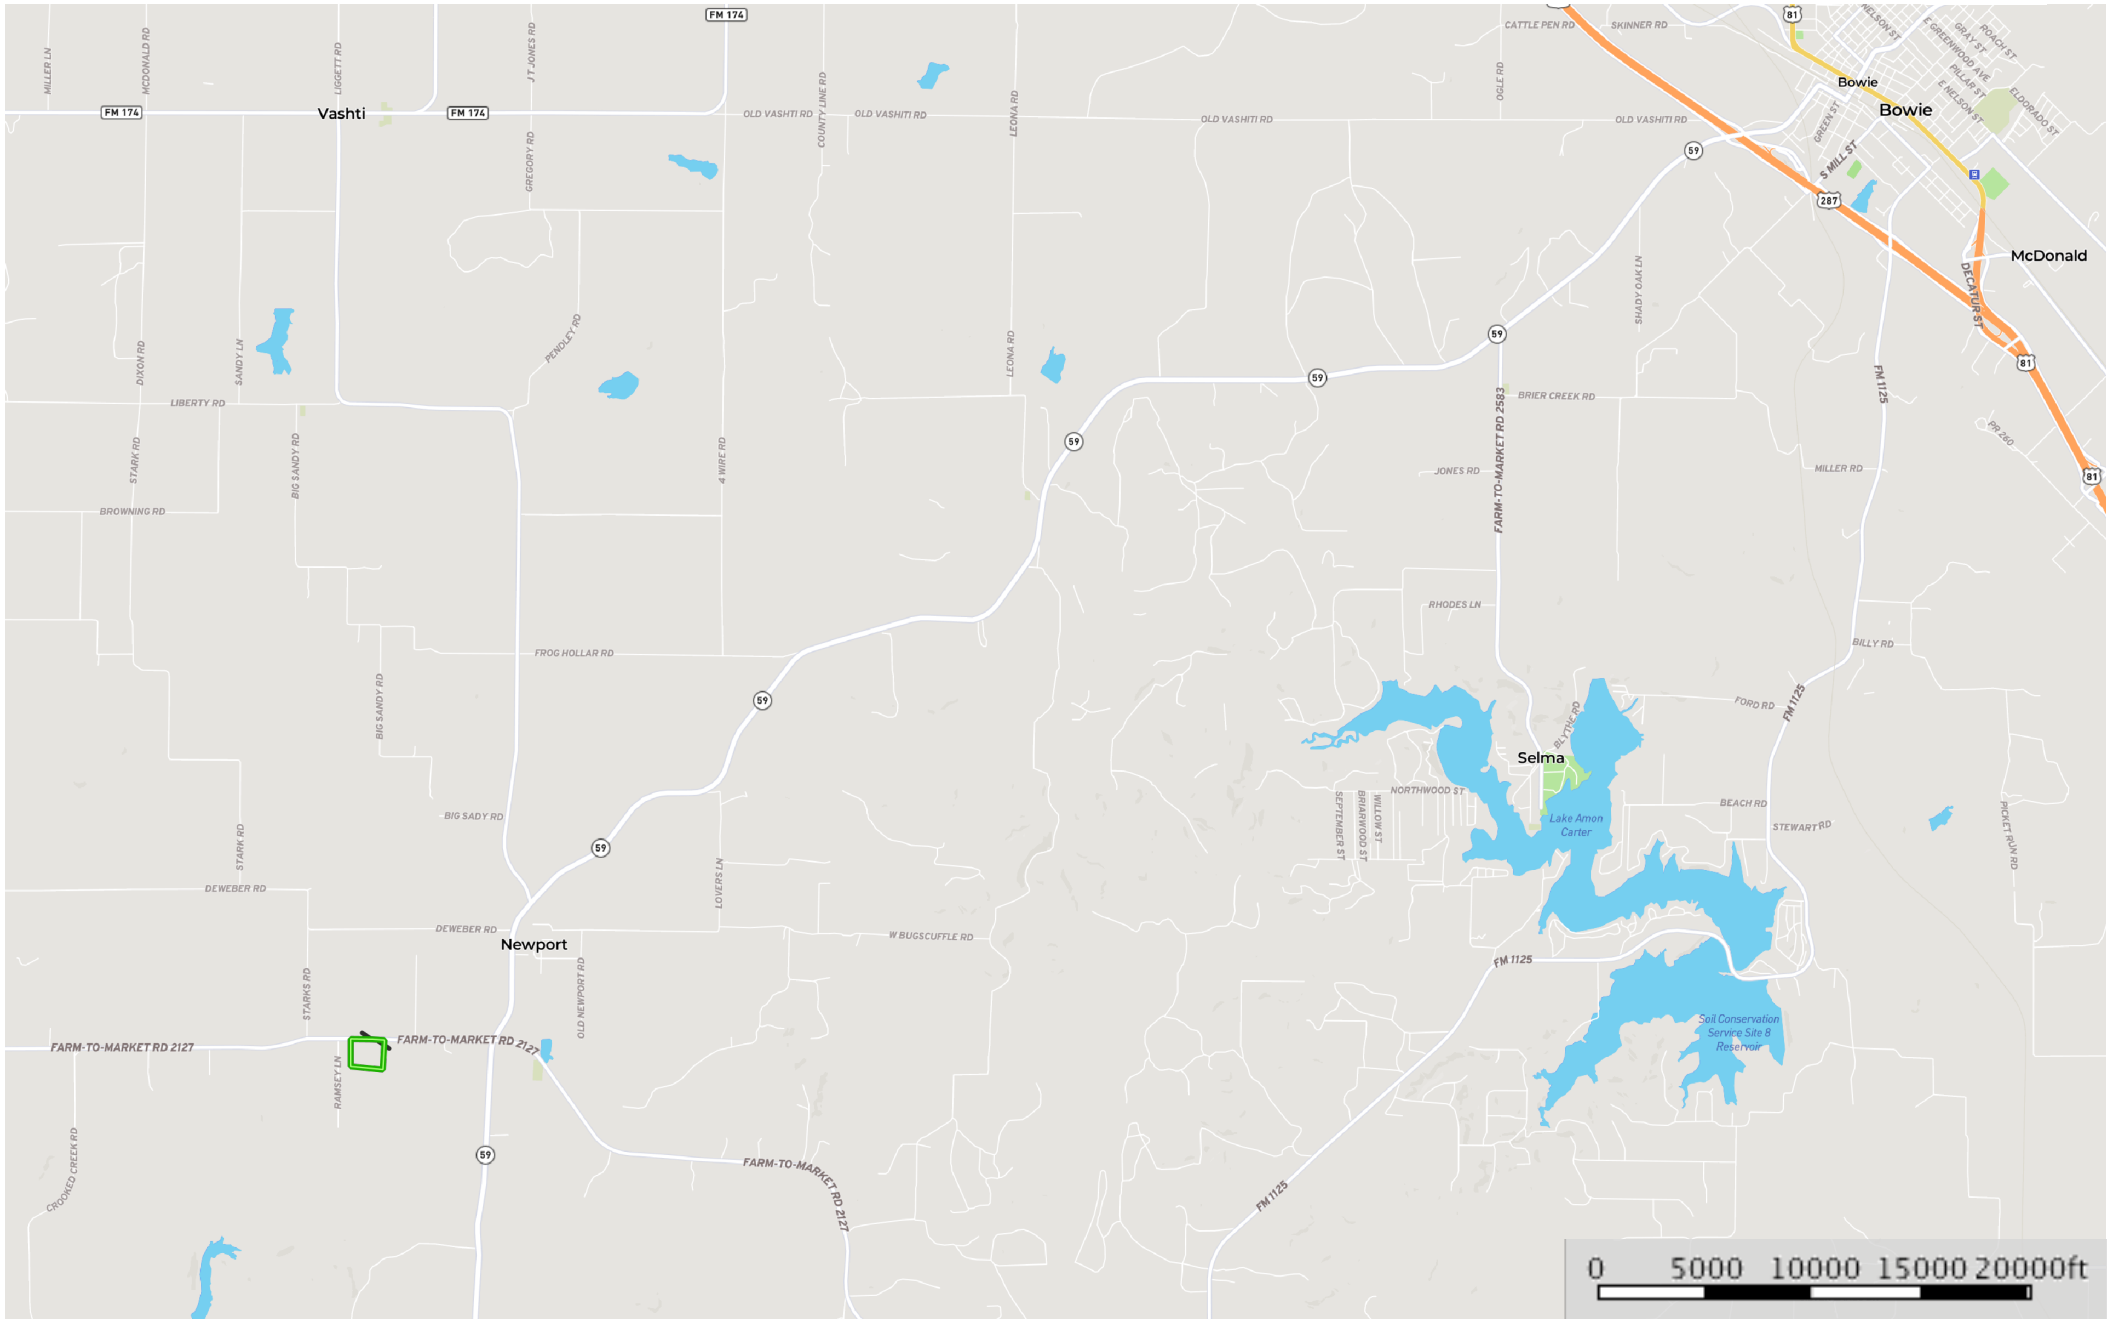

# Covey Ranch

Jack County, Texas, 33 AC +/-

 Boundary